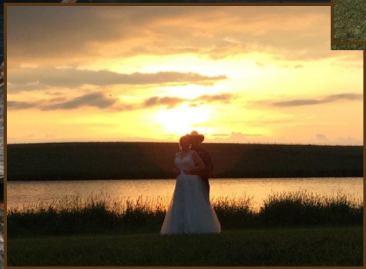

(605) 550-0445

43084 125TH STREET
ROSLYN, SOUTH DAKOTA

WWW.HIDDENHILLLODGE.COM